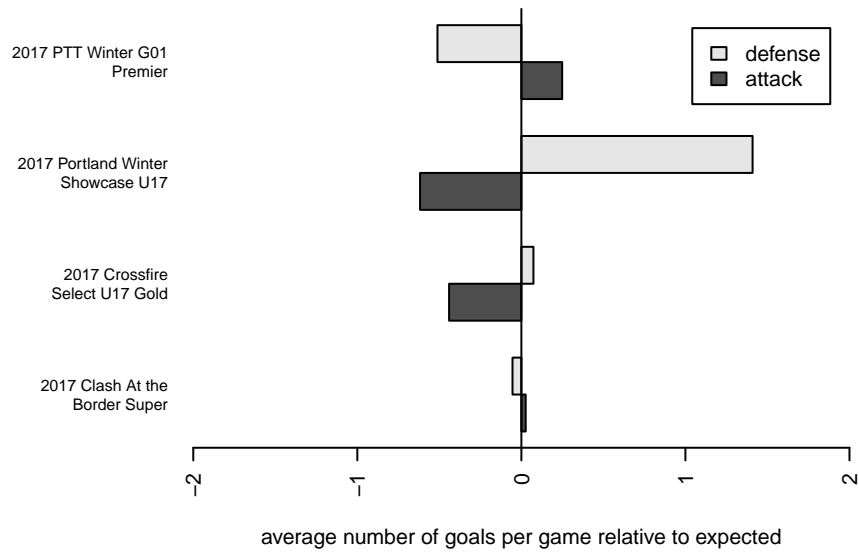

# PCU Red 1 G01

Portland City United SC  
Portland, OR  
G01 total strength=1521  
attack=15.14 defense=9.81  
spr league = PTT Win G01 Premier

alt names used:

Venues played:  
2017 Clash At the Border Super  
2017 PCU Summer Classic HS Gold  
2017 Crossfire Select U17 Gold  
2017 Portland Winter Showcase U17  
2017 PTT Winter G01 Premier

**attack and defense variance (black dot)  
relative to other teams  
and top 10 in region**

**attack and defense rating  
relative to others at age  
and all opponents in last 13 months**

**Performance relative to 13 month average**