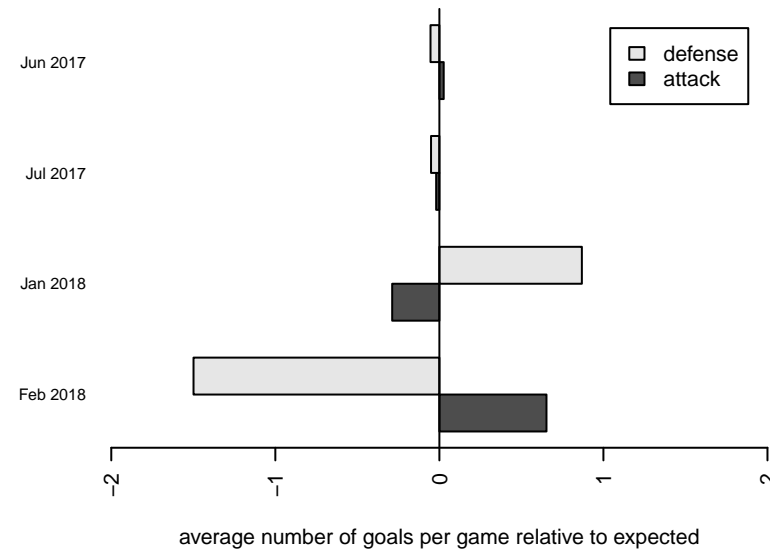

Performance relative to 13 month average