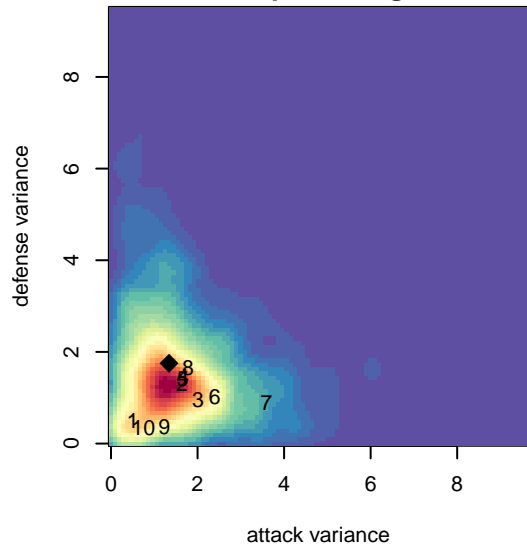

# PCU Red 1 G01

Portland City United SC  
Portland, OR  
G01 total strength=1521  
attack=15.14 defense=9.81  
spr league = PTT Win G01 Premier

alt names used:

Venues played:  
2017 Clash At the Border Super  
2017 PCU Summer Classic HS Gold  
2017 Crossfire Select U17 Gold  
2017 Portland Winter Showcase U17  
2017 PTT Winter G01 Premier

**attack and defense variance (black dot)  
relative to other teams  
and top 10 in region**

**attack and defense rating  
relative to others at age  
and all opponents in last 13 months**

**Performance relative to 13 month average**