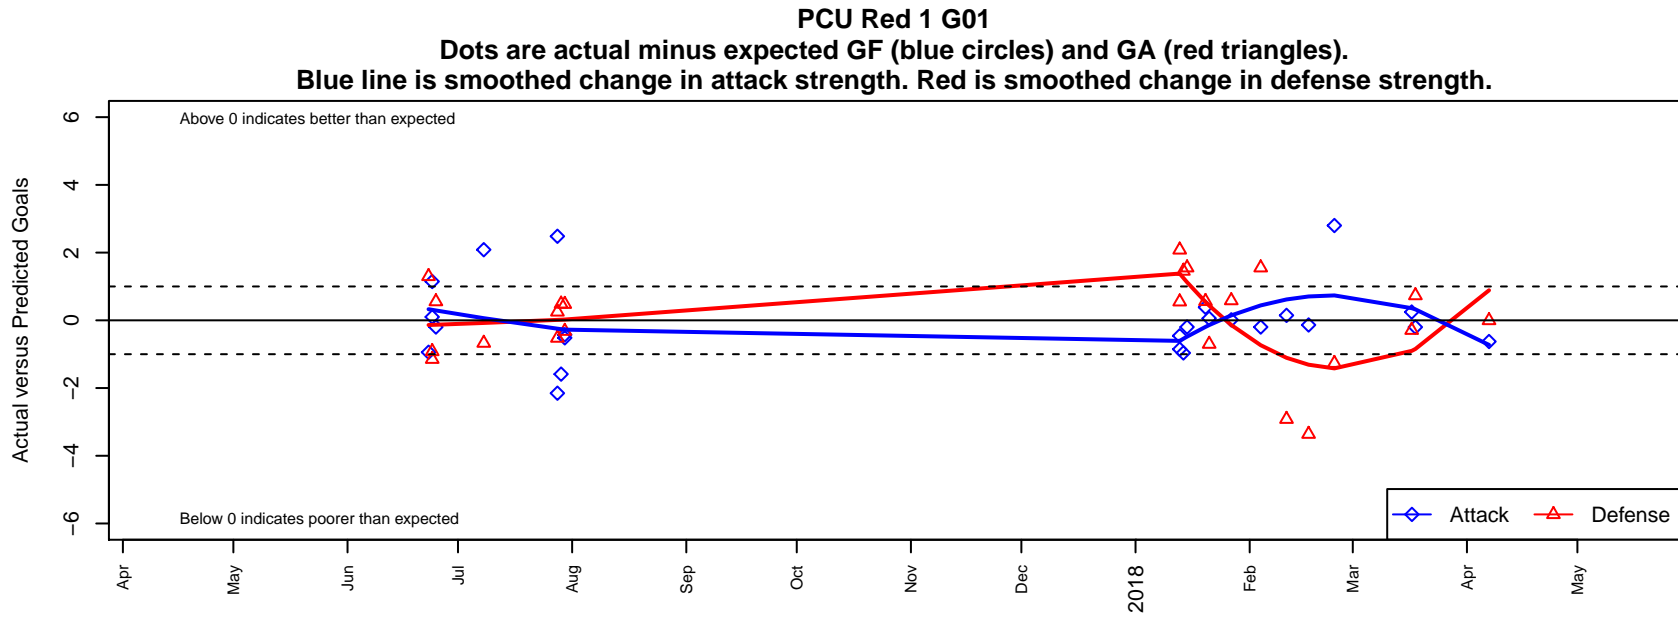

# PCU Red 1 G01

Portland City United SC  
Portland, OR  
G01 total strength=1521  
attack=15.14 defense=9.81  
spr league = PTT Win G01 Premier

alt names used:

Venues played:  
2017 Clash At the Border Super  
2017 PCU Summer Classic HS Gold  
2017 Crossfire Select U17 Gold  
2017 Portland Winter Showcase U17  
2017 PTT Winter G01 Premier

**attack and defense variance (black dot)  
relative to other teams  
and top 10 in region**

**attack and defense rating  
relative to others at age  
and all opponents in last 13 months**

**Performance relative to 13 month average**