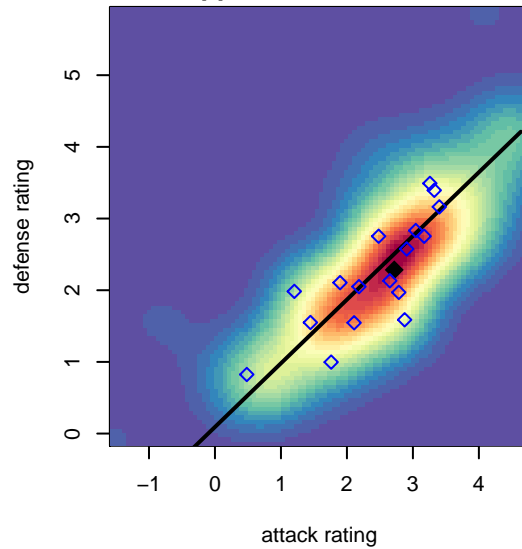

# PCU Red 1 G01

Portland City United SC  
Portland, OR  
G01 total strength=1521  
attack=15.14 defense=9.81  
spr league = PTT Win G01 Premier

alt names used:

Venues played:  
2017 Clash At the Border Super  
2017 PCU Summer Classic HS Gold  
2017 Crossfire Select U17 Gold  
2017 Portland Winter Showcase U17  
2017 PTT Winter G01 Premier

**attack and defense variance (black dot)  
relative to other teams  
and top 10 in region**

**attack and defense rating  
relative to others at age  
and all opponents in last 13 months**

**Performance relative to 13 month average**